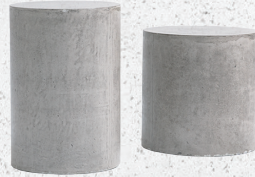

## **SHAPES & FLOOR CATALOG**

**ONE-STOP-SHOP FOR ALL YOUR PRODUCTION NEEDS.**

**SHAPES:**

- **CYLINDER**

- 16" x 16" Circumference
- 20" x 14" Circumference

- **RECTANGLE**

- 19" x 12" x 37.5"

- **STAIRS**

- 5' x 3' x 2'

- **SQUARE TABLE**

- 17" x 1" x 1"
- 1" x 1" x 1"

**FLOORING:**

- **CONCRETE**

- 12" x 20.5"

- **YELLOW**

- 6" 7" x 15" 8"